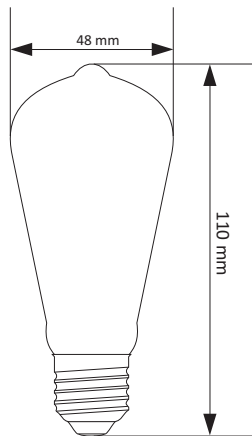

BG- LED лампа; EN - LED lamp; SRB- Sijalice LED; HR- LED žarulje; BIH Sijalice LED; SLO- LED svetila; HU- LED lámpa; RO- Becuri cu LED; GR- Λαμπτήρες LED; MK - LED светилка; SK - LED lampa; PL - Lampa LED; P - Lâmpada LED; IT - Lampada a LED

INCANDESCENT LED VINTAGE

■ Технически параметри:

Напрежение: ~230V

Честота: 50/60Hz

Мощност: 60W

Лумени: 245lm

Светлоизточник: –

Ъгъл на светене: 360°

Цветна температура: 2700K

Димируемост: Да

Индекс на цвето предаване: Ra≥80

Живот на лампата: 3000 h

■ Приложение

- Само в подходящи осветителни тела
- Използва се в полилеи и други декоративни осветителни тела за създаване на красиви светлинни ефекти
- Подходящи са за декорация в жилищни сгради, хотели, ресторанти

■ Характеристика на лампите

- Елегантен дизайн, идеален за декоративни инсталации
- Много ниска консумация на енергия
- Незабавно 100% светлина, без време за загряване
- Лесна подмяна на класически конвенционални лампи
- Лампи без живак

IP20